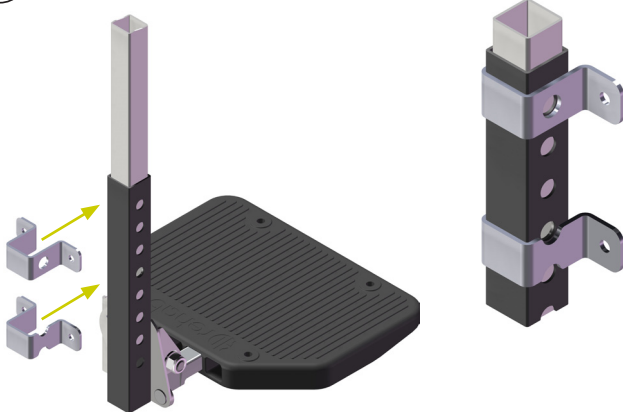

### Parts included

1 x

1 x

1 x

4 x (MRX M5 x 12)

### Assembly

1

2

1. Push the upper and lower mounting brackets on to the footplate holder. **Note positions:** The top bracket fits over the first hole on the tube and the lower bracket fits between the 4th and 5th holes.