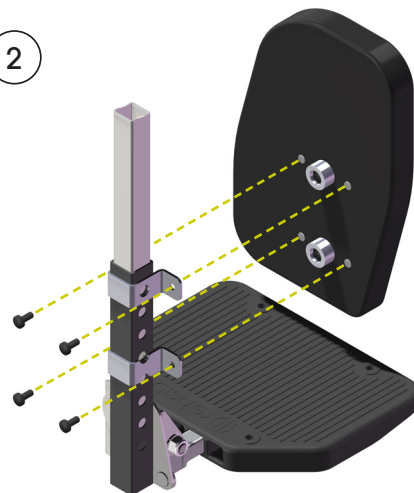

### Parts included

1 x

1 x

1 x

4 x (MRX M5 x 12)

### Assembly

1

2

1. Push the upper and lower mounting brackets on to the footplate holder. **Note positions:** The top bracket fits over the first hole on the tube and the lower bracket fits between the 4th and 5th holes.